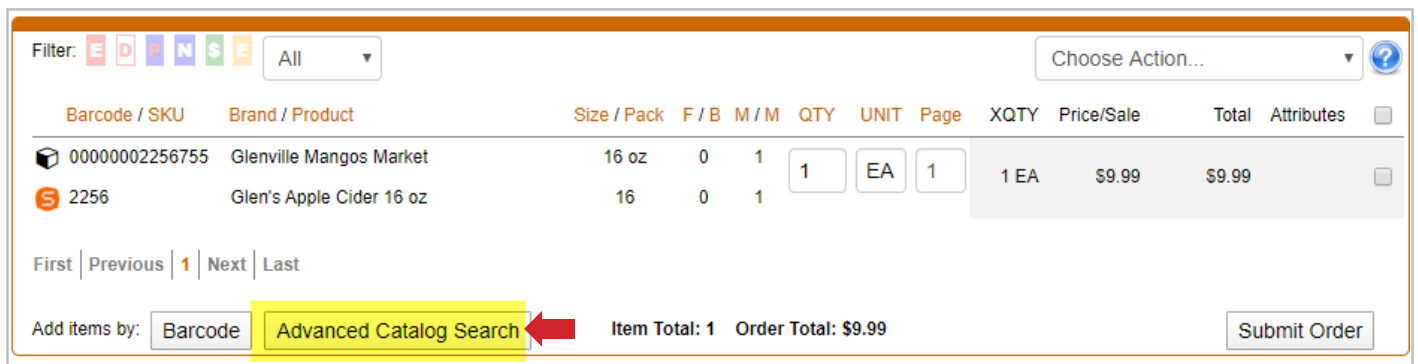

MyGeniusCentral

— Orderig Tips —

Copy Order

Copy a previous order by checking the box next to the order you want to copy.

Then select **Copy** from the **Choose Action** drop-down menu. This will create a new copy of your previous order. Edit as needed and submit.

Stocked Not Scanned

Stocked Not Scanned allows you to see a list of products you've ordered in the last six months that are not on the current order. To see the list, click on **Advanced Catalog Search** at the bottom of the Order Detail screen.