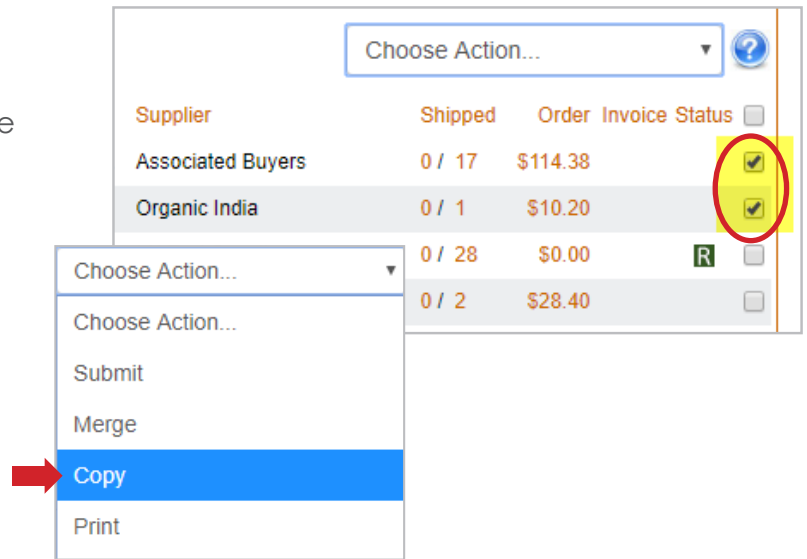

MyGeniusCentral

— Orderig Tips —

Copy Order

Copy a previous order by checking the box next to the order you want to copy.

Then select **Copy** from the **Choose Action** drop-down menu. This will create a new copy of your previous order. Edit as needed and submit.

Stocked Not Scanned

Stocked Not Scanned allows you to see a list of products you've ordered in the last six months that are not on the current order. To see the list, click on **Advanced Catalog Search** at the bottom of the Order Detail screen.

MyGeniusCentral: Ordering Tips

This will take you to the Catalog Search Page. Click on **Stocked not Scanned** in the Filter list. You'll see your stocked not scanned products listed below. Fill in a quantity number and click **Add To Order** to add those items to an order. If needed you can export that list of stocked not scanned products.