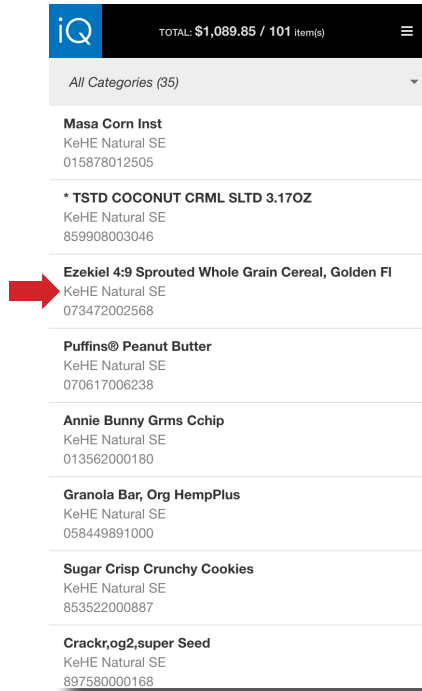

Shelf Tags View Order Add To Order Export

UPC	SKU	SUPPLIER	BRAND	PRODUCT	SIZE	CPS	STATUS	WSP/SALE	SRP	QTY
012365482414	Test0202	LN Test Supplier	ABC Brand	Test Feb 2 10.oz	10.oz	FA		\$3.00	\$4.00	<input type="text"/>

BUYiQ Ordering Tips

Stocked Not Scanned

The Stocked Not Scanned feature allows you to see products you've ordered previously from a vendor, but were not scanned on the current order.

1. To see your Stocked Not Scanned items, select the desired vendor in the review screen then tap the **Stocked Not Scanned** notification. You will only see a notification if you have missed any previously ordered items.

BUYiQ TOTAL: \$1,089.85 / 101 Item(s)

FILTER **UPLOAD**

View Stocked Not Scanned Products

KeHE Natural SE \$200.66	
Laundry Liquid Regular - 64oz. Bi-O-Kleen KeHE Natural SE 717256000615 PrevOrd: -	6 \$71.16
Vinegar Apple Cider Unflit Organic Bragg KeHE Natural SE 074305001321 PrevOrd: -	1 \$4.95
CNUT MLK OG1 ORG CULN ASP So Delicious KeHE Natural SE 744473945009 PrevOrd: 18	12 \$22.08
CRACKER NUT ASIAGO CHS SE Blue Diamond KeHE Natural SE 041570109397 PrevOrd: 36	12 \$36.00
Vegan Nutritional Shake - Smooth Chocolate Orgain KeHE Natural SE 851770003193 PrevOrd: -	12 \$28.32
Ester-C® 250 Mg Chewable Wafers	

MyGeniusCentral: Ordering Tips

2. You can add products to the order from that list by simply tapping on the item.
3. Tapping on a product will take you to the Scan screen, where you'll be able to adjust the quantity and add the product to your current order. You can navigate back to the Stocked Not Scanned list by tapping on the notification at the top of the screen.