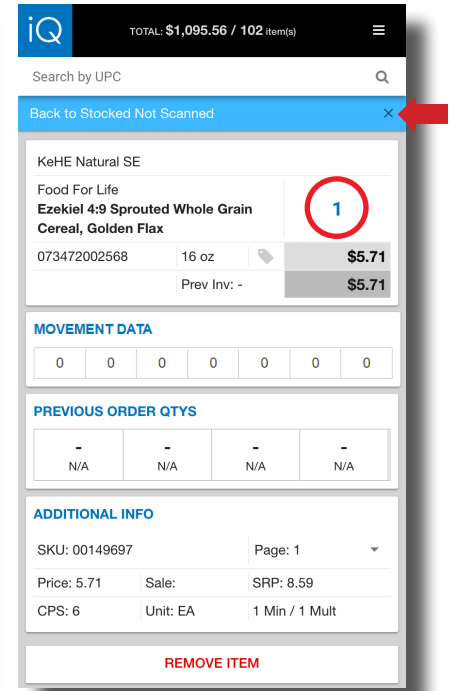

BUYiQ Ordering Tips

Stocked Not Scanned

The Stocked Not Scanned feature allows you to see products you've ordered previously from a vendor, but were not scanned on the current order.

1. To see your Stocked Not Scanned items, select the desired vendor in the review screen then tap the **Stocked Not Scanned** notification. You will only see a notification if you have missed any previously ordered items.

BUYiQ TOTAL: \$1,089.85 / 101 Item(s)

FILTER **UPLOAD**

View Stocked Not Scanned Products

KeHE Natural SE \$200.66	
Laundry Liquid Regular - 64oz. Bi-O-Kleen KeHE Natural SE 717256000615 PrevOrd: -	6 \$71.16
Vinegar Apple Cider Unflit Organic Bragg KeHE Natural SE 074305001321 PrevOrd: -	1 \$4.95
CNUT MLK OG1 ORG CULN ASP So Delicious KeHE Natural SE 744473945009 PrevOrd: 18	12 \$22.08
CRACKER NUT ASIAGO CHS SE Blue Diamond KeHE Natural SE 041570109397 PrevOrd: 36	12 \$36.00
Vegan Nutritional Shake - Smooth Chocolate Orgain KeHE Natural SE 851770003193 PrevOrd: -	12 \$28.32
Ester-C® 250 Mg Chewable Wafers	

MyGeniusCentral: Ordering Tips

2. You can add products to the order from that list by simply tapping on the item.
3. Tapping on a product will take you to the Scan screen, where you'll be able to adjust the quantity and add the product to your current order. You can navigate back to the Stocked Not Scanned list by tapping on the notification at the top of the screen.